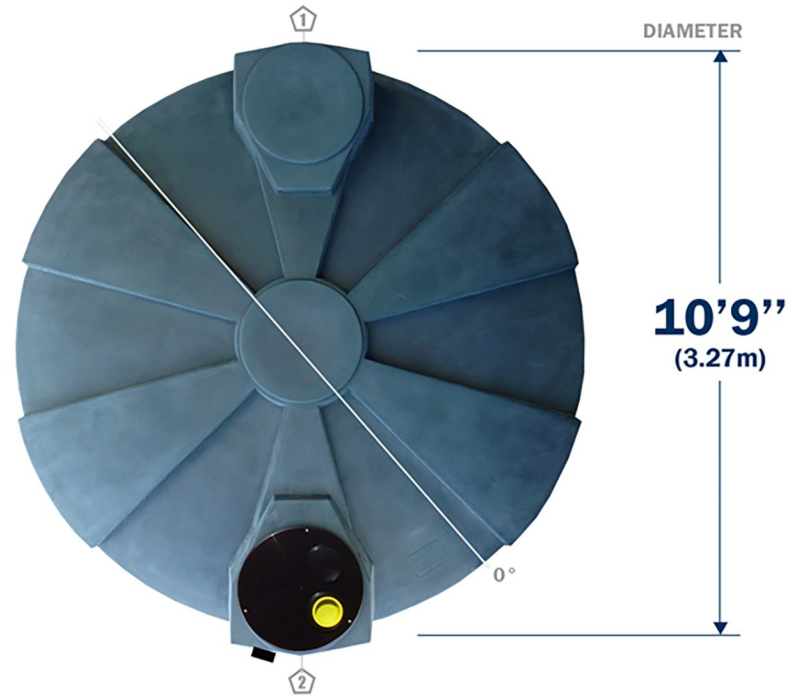

### STRAINER BASKET

Material: Polypropylene  
 Color: Black  
 Dimension: 16" x 4"  
 Mesh: 20x20 S.S.

### COVER

Material: Polypropylene  
 Color: Black  
 Dimension: 16"  
 Holes: 2 - 4" K.O.  
 1 - 3" Precut

### TANK

Material: Polyethylene  
 Rib: 4

### FITTINGS

Type: 1" Bulkhead  
 Height: ① 4.5"/215°  
 ② 4.5"/35°