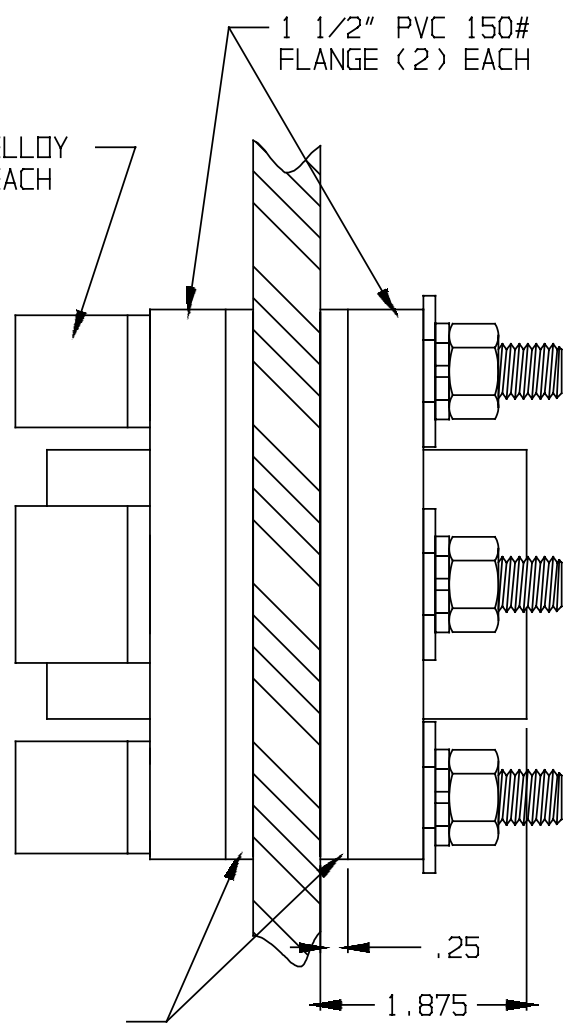

1/2" TITANIUM OR HASTELLOY
ENCAP. HEAD BOLT (4) EACH

1 1/2" PVC 150#
FLANGE (2) EACH

GASKETS
(EPDM OR VITON)
(2) EACH

(all dimensions in inches)

PART # FTG: 34700684, 34700685
34700656, 34700657

1 1/2" PVC BOLTED FTG W/PE ENCAPSULATED HEAD BOLTS

REF#: 0000

01/06/04