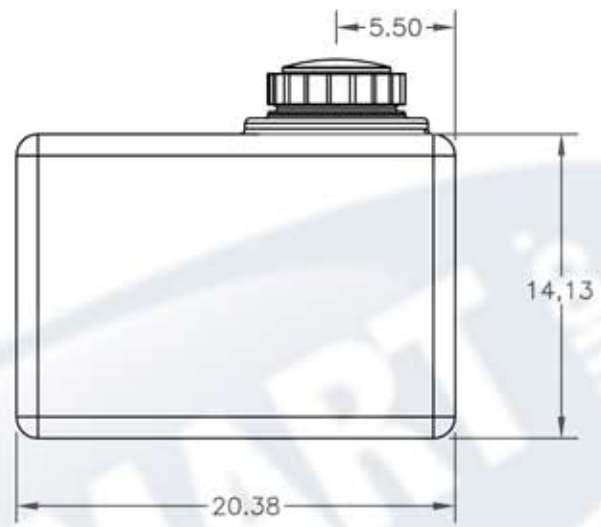

ACE 5" VENTED LID ASSEMBLY #10522

NOTE: THIS PRODUCT IS NOT DESIGNED TO CONTAIN PETROLEUM PRODUCTS. CONSULT THE FACTORY REGARDING CHEMICAL COMPATABILITY

				DRAWN / DATE	MATERIAL / SHOT WEIGHT			
A	CORRECT DIM. WAS 11.19	6/2/08 DHJ	1674	REH/08/15/00	M111	M135	U625	P938
A	CORRECT INSERT WAS .375	6/2/08 DHJ	1674	APPRD. / DATE	9 LB.			
REV	DESCRIPTION	DATE	APPRD	CCN	DHJ/08/15/00			

866-310-2556

ALL DIMENSIONS ARE IN DECIMAL INCHES
TOLERANCES UNLESS OTHERWISE SPECIFIED
± 1% @ 68° F

NOTES:
1. NATURAL COLOR

CLIENT / DESCRIPTION	
ACE 16 GALLON RECTANGULAR TANK	
SCALE	PART NO.
N.S.	SP0016-MM