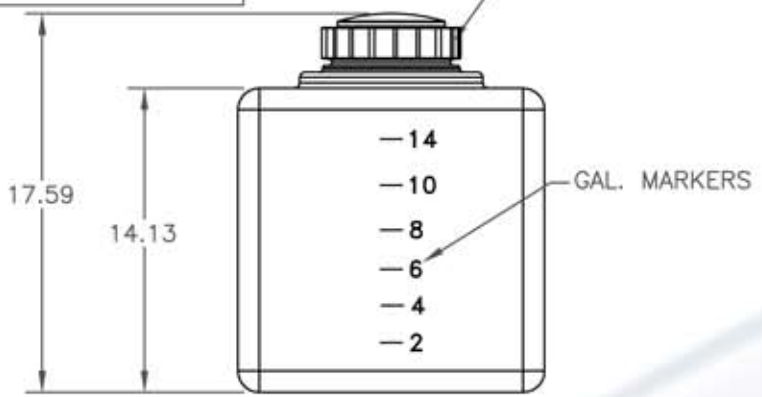

ACE 5" VENTED LID ASSEMBLY #10522

NOTE: THIS PRODUCT IS NOT DESIGNED TO CONTAIN PETROLEUM PRODUCTS. CONSULT THE FACTORY REGARDING CHEMICAL COMPATABILITY

				DRAWN / DATE	MATERIAL / SHOT WEIGHT			
A	CORRECT DIM. WAS 11.19	6/2/08 DHJ	1674	REH/08/15/00	M111	M135	U625	P938
A	CORRECT INSERT WAS .375	6/2/08 DHJ	1674	APPRD. / DATE	9 LB.			
REV	DESCRIPTION	DATE	APPRD	CCN	DHJ/08/15/00			

866-310-2556

ALL DIMENSIONS ARE IN DECIMAL INCHES
TOLERANCES UNLESS OTHERWISE SPECIFIED
± 1% @ 68° F

NOTES:
1. NATURAL COLOR

CLIENT / DESCRIPTION	
ACE 16 GALLON RECTANGULAR TANK	
SCALE	PART NO.
N.S.	SP0016-MM