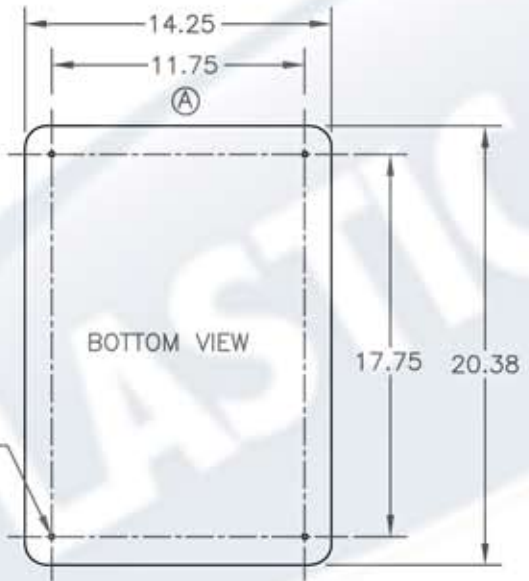

ACE 5" VENTED LID ASSEMBLY #10522

NOTE: THIS PRODUCT IS NOT DESIGNED TO CONTAIN PETROLEUM PRODUCTS. CONSULT THE FACTORY REGARDING CHEMICAL COMPATABILITY

				DRAWN / DATE	MATERIAL / SHOT WEIGHT			
A	CORRECT DIM. WAS 11.19	6/2/08 DHJ	1674	REH/08/15/00	M111	M135	U625	P938
A	CORRECT INSERT WAS .375	6/2/08 DHJ	1674	APPRD. / DATE	9 LB.			
REV	DESCRIPTION	DATE	APPRD	CCN	DHJ/08/15/00			

866-310-2556

ALL DIMENSIONS ARE IN DECIMAL INCHES
TOLERANCES UNLESS OTHERWISE SPECIFIED
± 1% @ 68° F

NOTES:
1. NATURAL COLOR

CLIENT / DESCRIPTION	
ACE 16 GALLON RECTANGULAR TANK	
SCALE	PART NO.
N.S.	SP0016-MM